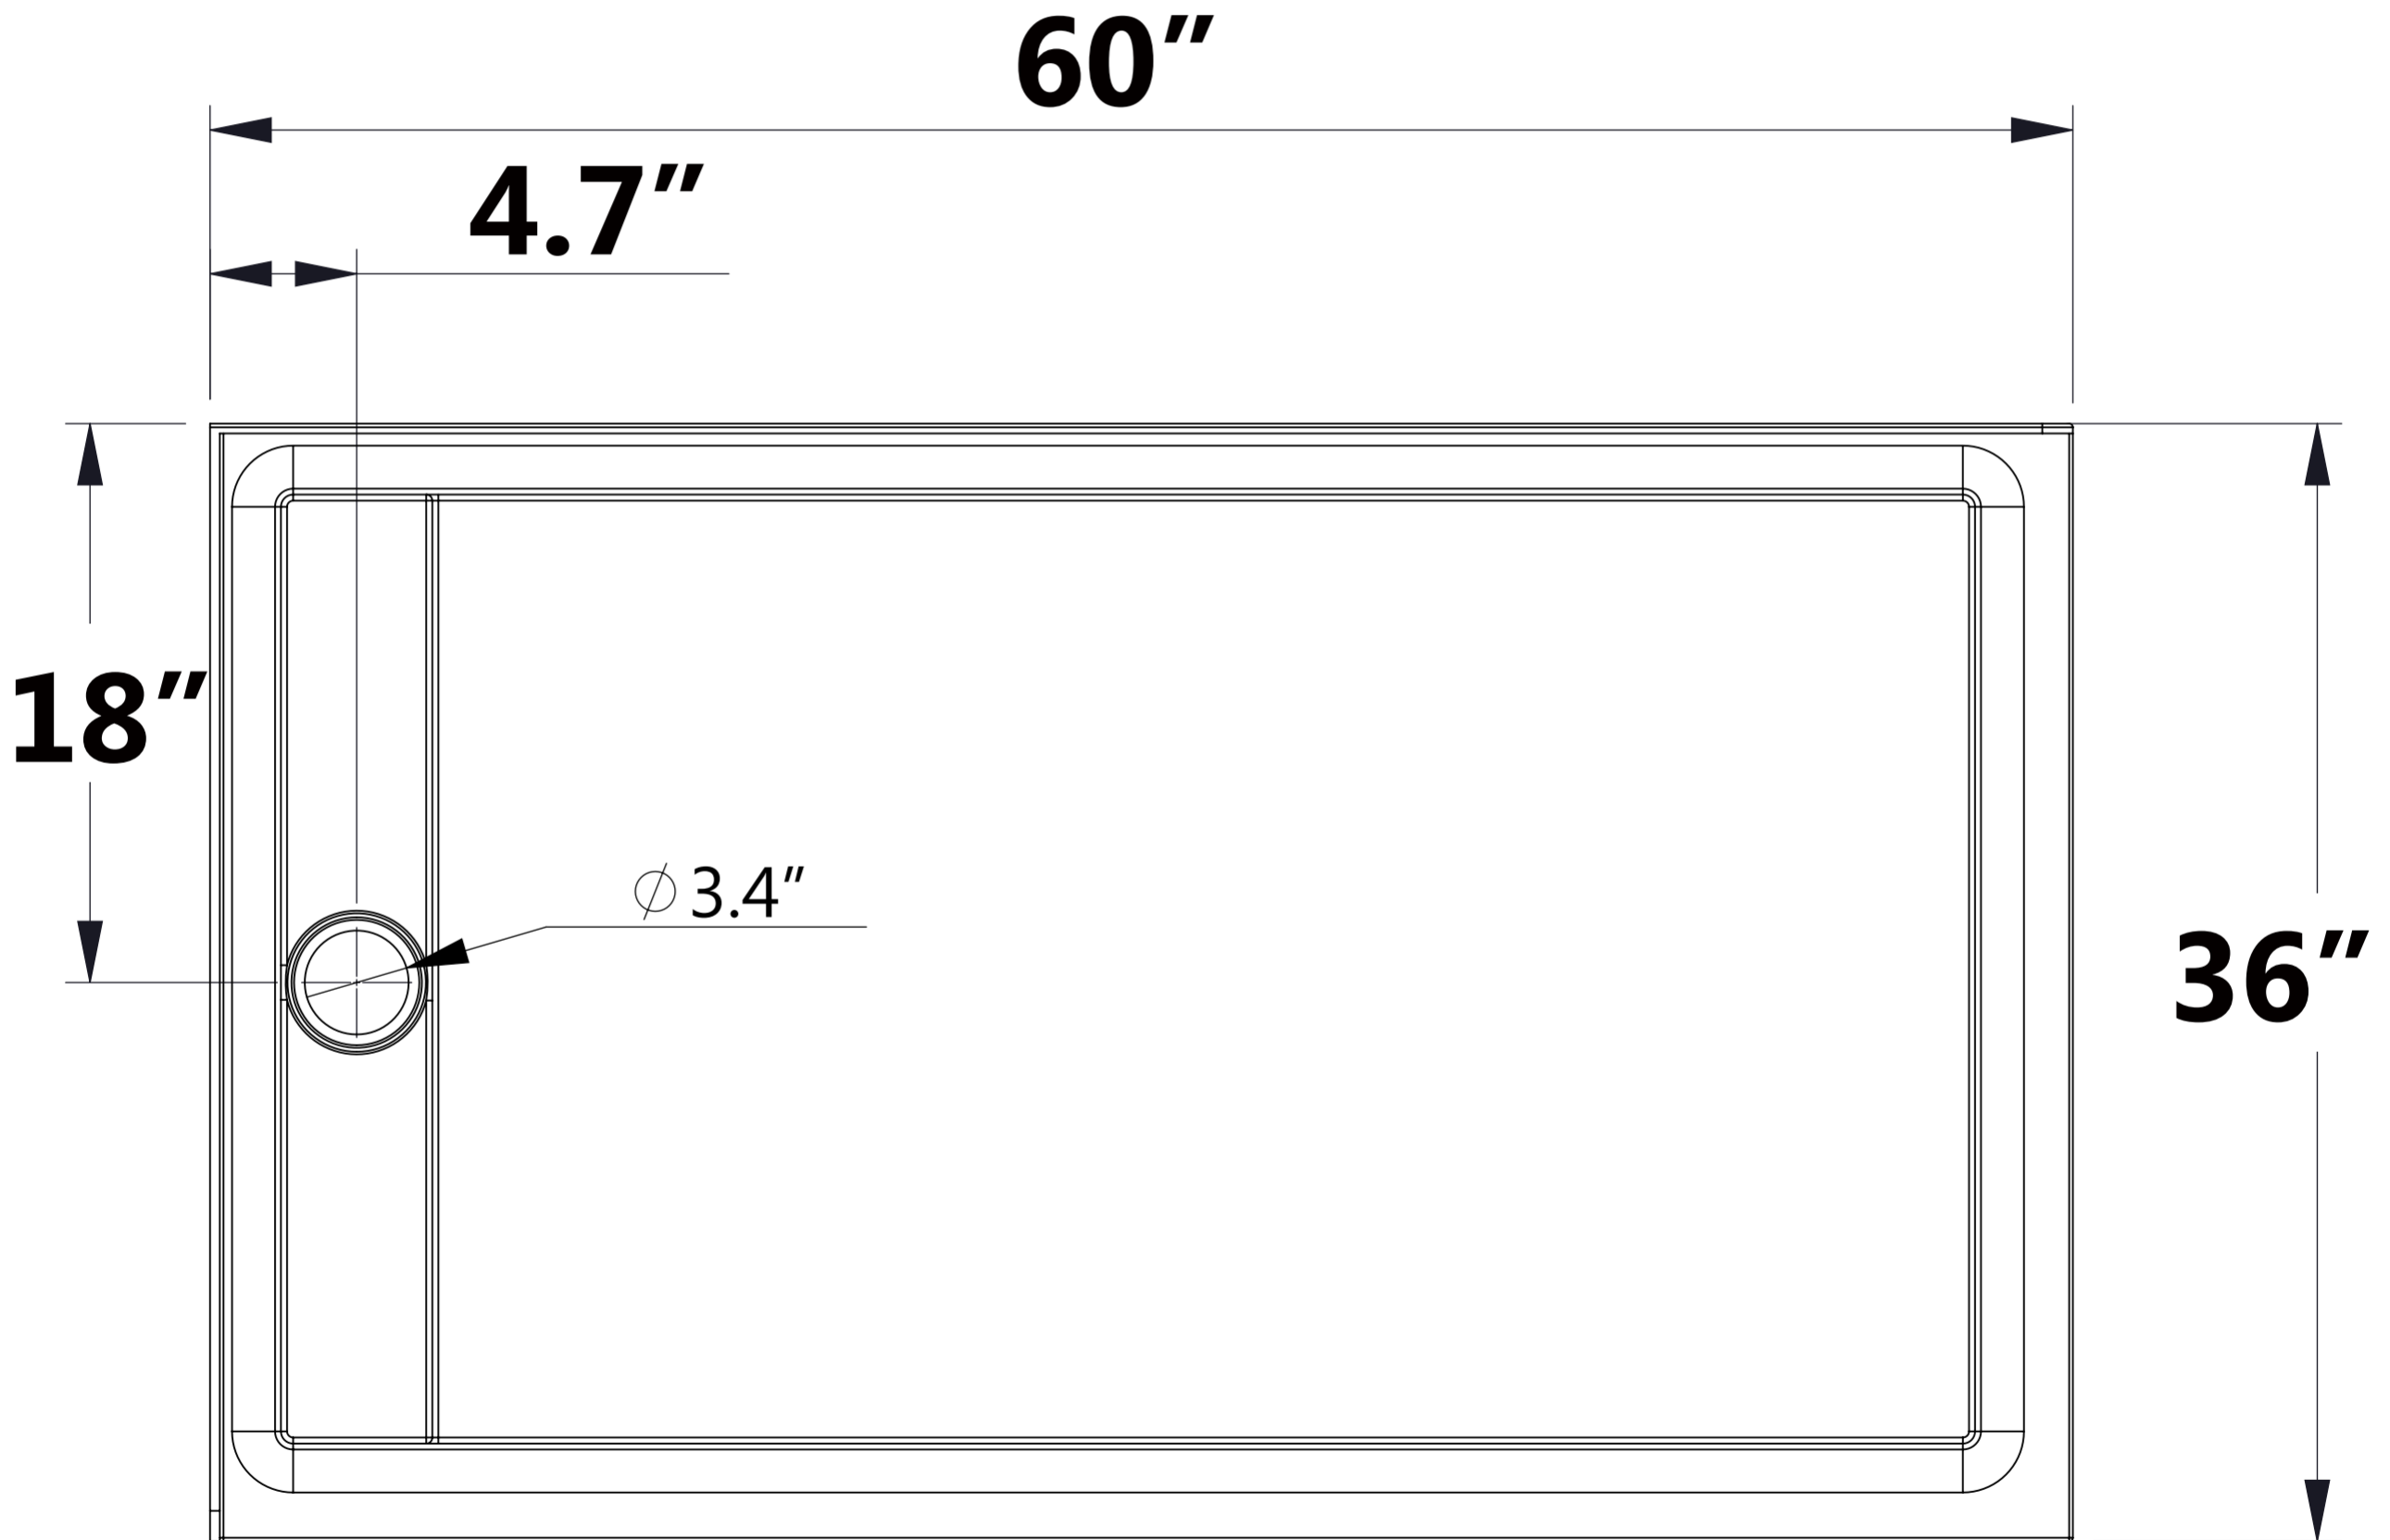

SB-AZ012WL

SHOWER BASE

HAVE QUESTIONS? CALL 305-614-4070 OR VISIT ANZZI.COM